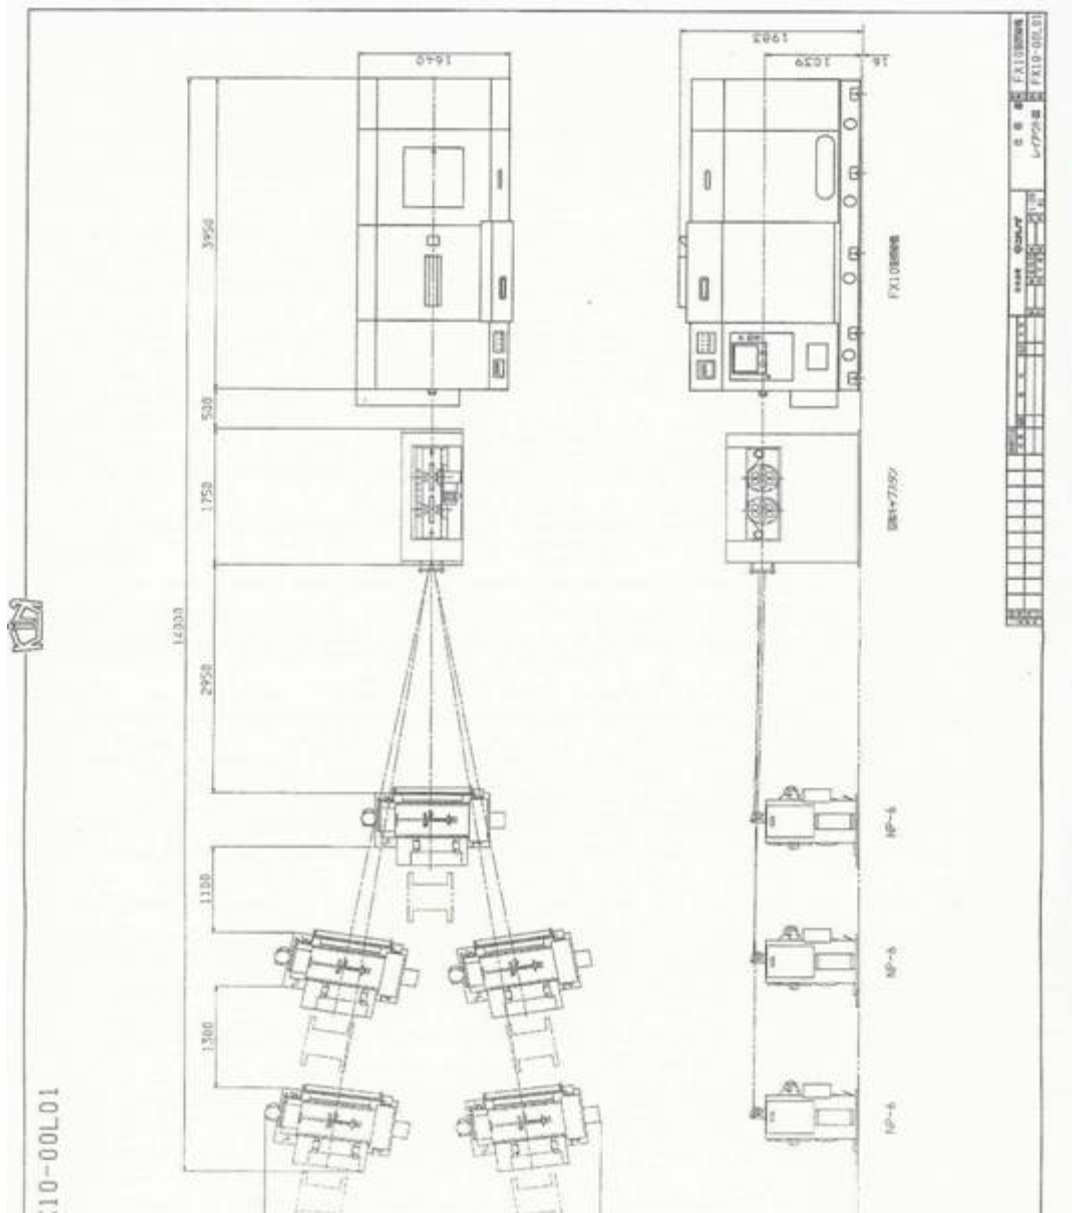

Kinrei of America

NFX 1000 Single Twist Cabler

kinreiusa.com

KINREI
OF AMERICA

For more information contact:
973-677-9500 or sdonnelly@kinreiusa.com